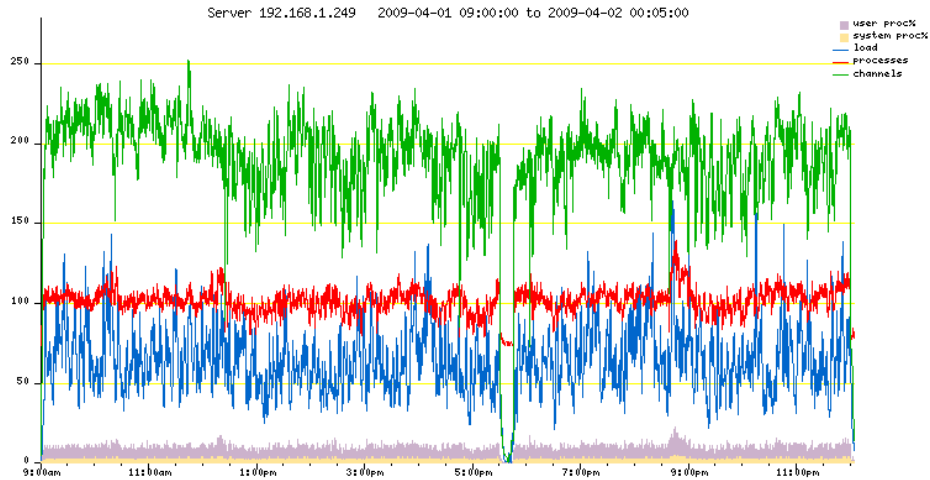

Date/Time Range:  to  Server:

[REPORTS](#)

Server Performance 2009-04-02 00:42:02  
 Time range: 2009-04-01 09:00:00 to 2009-04-02 00:05:00

----- TOTALS, PEAKS and AVERAGES

Total Calls in/out on this server: 106113  
 Total Off-Hook time on this server (min): 39928.11  
 Average/Peak channels in use for server: 187.4519 / 278  
 Average/Peak load for server: 63.5744 / 197  
 Average USER process cpu percentage: 5.8136 %  
 Average SYSTEM process cpu percentage: 2.2263 %  
 Average IDLE process cpu percentage: 91.9567 %

----- LINE GRAPH:

rows: 11143 tick: 120 minutes scale: 30 minutes

powered by