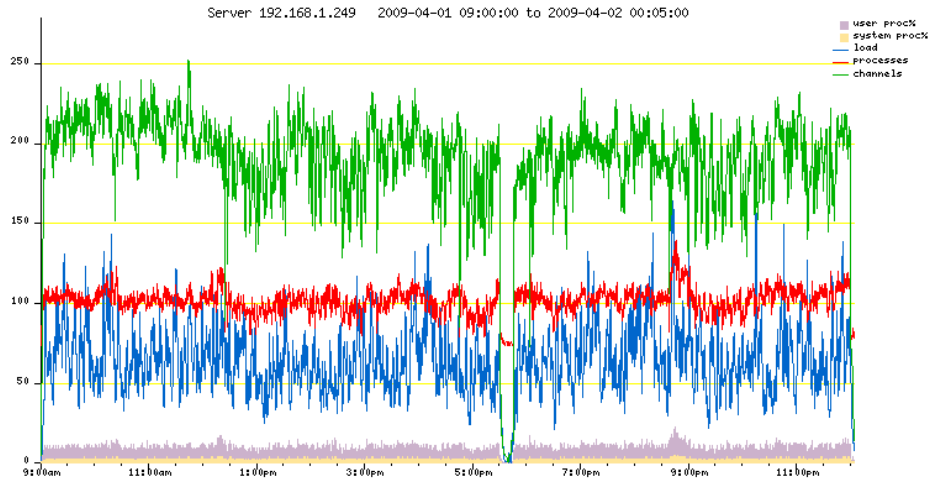

Date/Time Range: to Server:

[REPORTS](#)

Server Performance 2009-04-02 00:42:02
 Time range: 2009-04-01 09:00:00 to 2009-04-02 00:05:00

----- TOTALS, PEAKS and AVERAGES

Total Calls in/out on this server: 106113
 Total Off-Hook time on this server (min): 39928.11
 Average/Peak channels in use for server: 187.4519 / 278
 Average/Peak load for server: 63.5744 / 197
 Average USER process cpu percentage: 5.8136 %
 Average SYSTEM process cpu percentage: 2.2263 %
 Average IDLE process cpu percentage: 91.9567 %

----- LINE GRAPH:

rows: 11143 tick: 120 minutes scale: 30 minutes

powered by